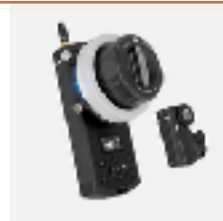

OTHERS

MATTEBOX O'CONNOR OBOX

40€

O'CONNOR OBOX MATTEBOX (TOP FLAG AND RING)
BRIGHT TANGERINE BLACK HOLE (Donut)
7" CARBON FIBER RODS

FILTERS (4x5.65 and 77mm)

4x5.65 (8€)

TIFFEN 4x5.65 ND 0.3

TIFFEN 4x5.65 ND 0.6

TIFFEN 4x5.65 ND 0.9

TIFFEN 138mm Ultra Circular Polarizing Filter

77mm (5€)

2x TIFFEN 77mm Variable ND (0.6 - 2.4)

2x 77mm Circular Polarizing Filter

77mm Soft/FX 1/2 Filter

TIFFEN 77MM WARM PRO MIST 1

77mm Graduated 0.6 ND Filter

*Price per filters

WIRELESS DJI FOLLOW FOCUS

50€

CARTONI FOCUS HD + CARBON FIBER LEGS

30€

Cartoni Focus HD 100mm
Ikan Carbon Fiber Legs

MANFROTTO 510

20€

Tripod Manfrotto 510 100mm con patas de aluminio
Manfrotto
Aguanta hasta 7Kgs

MOTORIZED MSLIDER

75€

Motorized Panoramic Silider Mslider
1 Meter length. 6-8 horas battery autonomy.
For video, Timelapse or StopMotion.